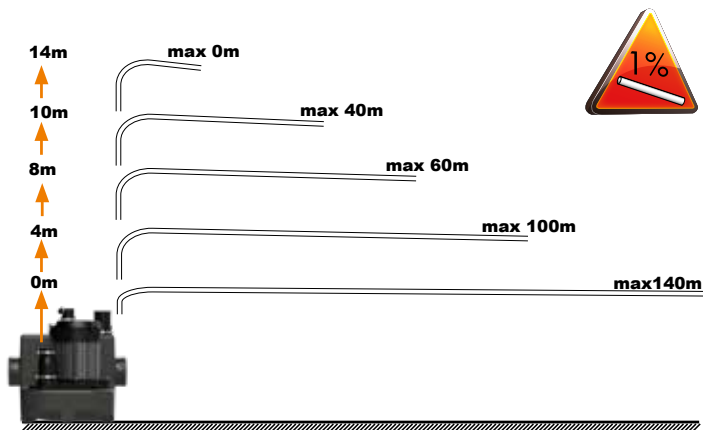

SERVICE HELPLINES

France
Tel. 01 44 82 25 55
Fax. 03 44 94 46 19

Ireland
Tel. 1850 23 24 25 (LOW CALL)
Fax. + 353 46 97 33 093

Italia
Tel. 0382 6181
Fax. +39 0382 618200

España
Tel. +34 93 544 60 76
Fax. +34 93 462 18 96

Portugal
Tel. +35 21 911 27 85
Fax. +35 21 957 70 00

Benelux
Tel. +31 475 487100
Fax. +31 475 486515

Sverige
Tel. +08-404 15 30

Norge
Tel. +08-404 15 30

РОССИЯ
Tel. (495) 258 29 51
Fax. (495) 258 29 51

Brazil
Tel. (11) 3052-2292

South Africa
Tel. +27 (0) 21 286 00 28

Service information : www.sfa.biz