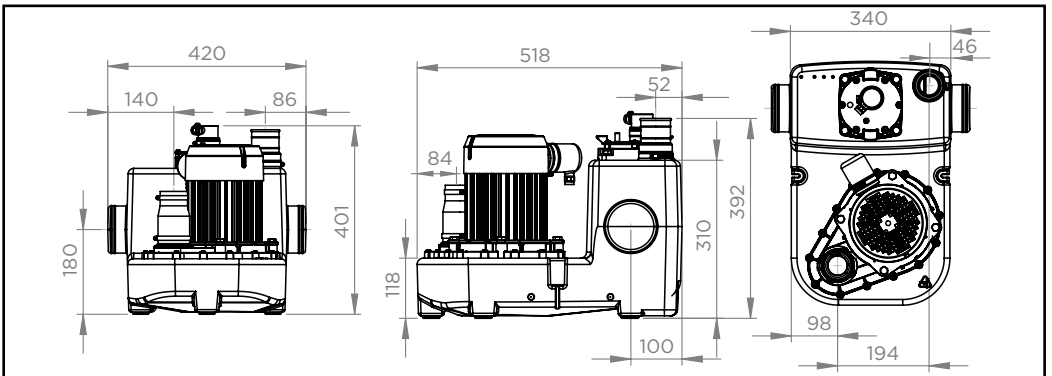

MAINTENANCE

1

2

1

2

1

2

SANICUBIC 1 GR HP
EN12050-1
220-240 V - 50-60 Hz - 2000 W - 20 Kg
Max temperature: 90°C for 5min