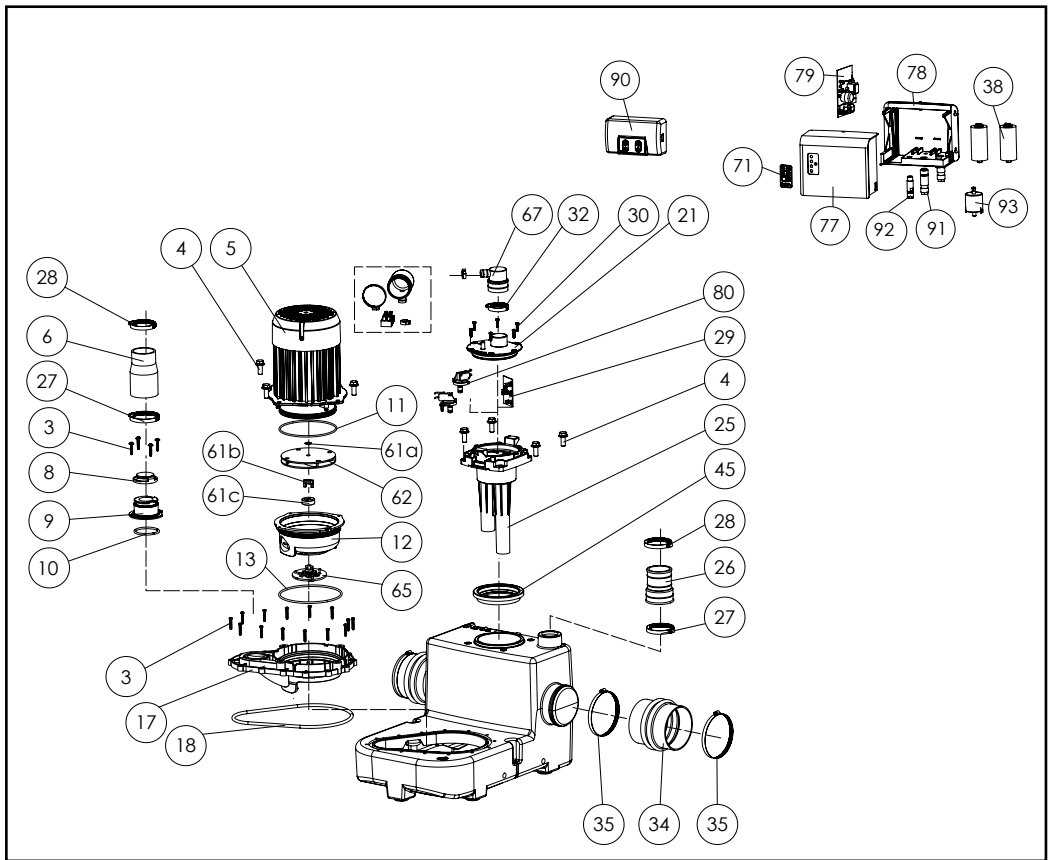

MAINTENANCE

1

2

1

2

1

2

SANICUBIC 1 GR HP
EN12050-1
220-240 V - 50-60 Hz - 2000 W - 20 Kg
Max temperature: 90°C for 5min