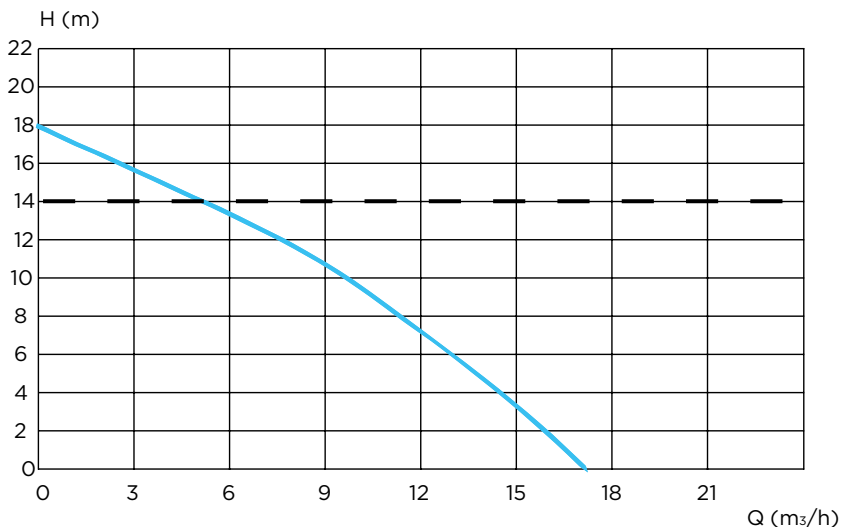

SERVICE HELPLINES

France
Tel. 01 44 82 25 55
Fax. 03 44 94 46 19

Ireland
Tel. 1850 23 24 25 (LOW CALL)
Fax. + 353 46 97 33 093

Italia
Tel. 0382 6181
Fax. +39 0382 618200

España
Tel. +34 93 544 60 76
Fax. +34 93 462 18 96

Portugal
Tel. +35 21 911 27 85
Fax. +35 21 957 70 00

Benelux
Tel. +31 475 487100
Fax. +31 475 486515

Sverige
Tel. +08-404 15 30

Norge
Tel. +08-404 15 30

РОССИЯ
Tel. (495) 258 29 51
Fax. (495) 258 29 51

Brazil
Tel. (11) 3052-2292

South Africa
Tel. +27 (0) 21 286 00 28

Service information : www.sfa.biz